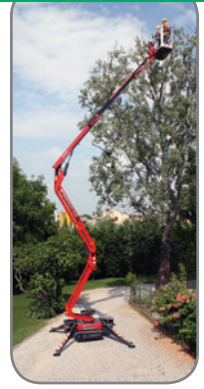

0845 457 0000

Low Level Access • Scissor Lifts • Boom Lifts • Tracked Booms • Telehandlers & Forklifts

The South • JMS Powered Access - 34 Coldharbour Lane, Harpenden, Herts. AL5 4UN

The North • JMS Powered Access - Parkside Lane, Leeds. LS11 5TD

Pinewood Studios • JMS Powered Access - Room 1, Double Lodge, Pinewood Road, Iwer Heath. Bucks SLO ONH

0845 457 0000 • www.jms.co.uk • hire@jms.co.uk