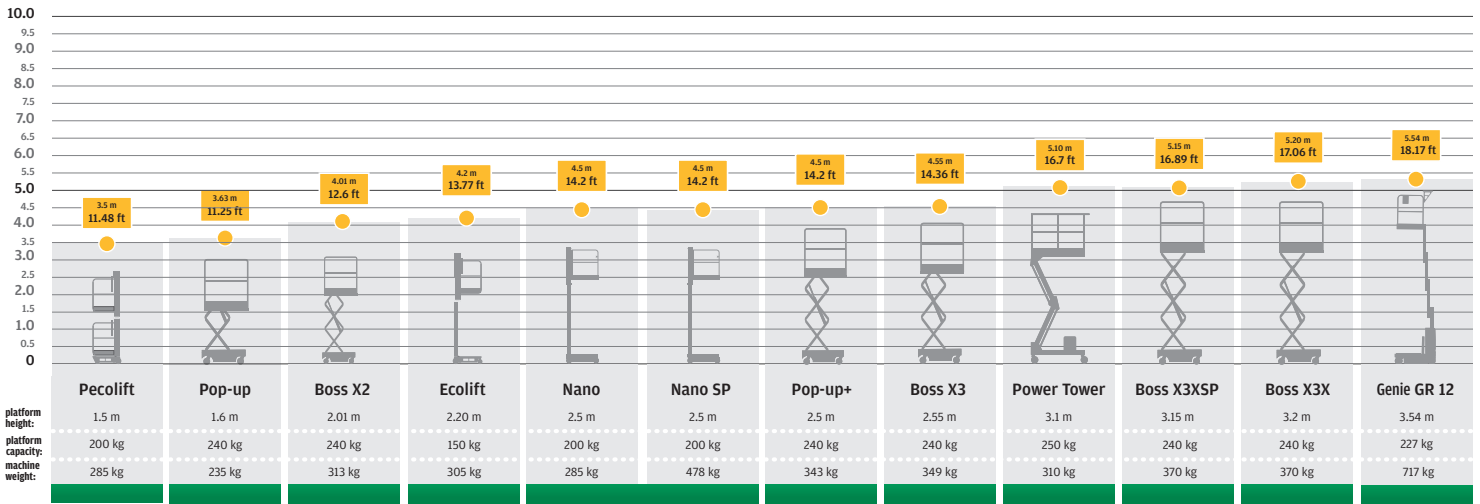

Low Level & Vertical Mast Access

Power Towers

Max working height
Pecolift 3.50m
Ecolift 4.20m

Wind rated versions available

Genie

Max working height
GR12 5.45m
GR15 6.52m
GR20 8.02m
AWP20 8.12m
AWP25 9.57m
AWP30 11.0m
AWP36 13.10m
AWP40 14.29m

Power Towers

Max working height
Nano 4.50m
Nano SP 4.50m
Power Tower 5.10m

Dingli

Max working height
JCPT0607DCS 5.60m

Skyjack

Max working height
SJ16 6.75m

Pop-up

Max working height
Pop-up 3.60m
Pop-up+ 4.50m

Haulotte

Max working height
Star 10 10.0m

Boss

Max working height
Boss X2 4.01m
Boss X3 4.55m
Boss X3XSP 5.15m
Boss X3X 5.20m

Haulotte

Max working height
Quick up 11 10.8m
Quick up 12 12.30m

0845 457 0000

Contact us today for details of our huge range of access solutions

0845 457 0000

Low Level Access • Scissor Lifts • Boom Lifts • Tracked Booms • Telehandlers & Forklifts

The South • JMS Powered Access - 34 Coldharbour Lane, Harpenden, Herts. AL5 4UN

The North • JMS Powered Access - Parkside Lane, Leeds. LS11 5TD