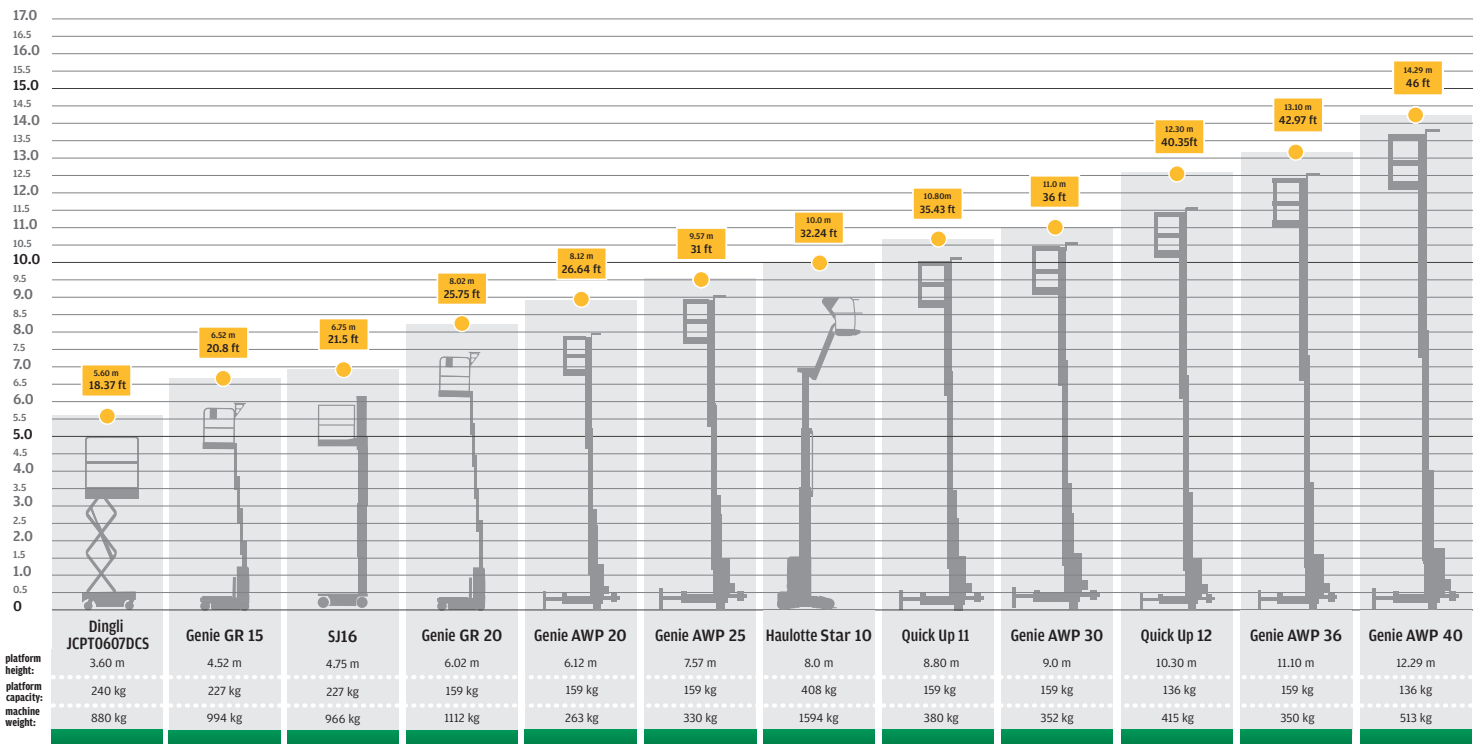

Low Level & Vertical Mast Access

Power Towers

Max working height
Pecolift 3.50m
Ecolift 4.20m

Wind rated versions available

Genie

Max working height
GR12 5.45m
GR15 6.52m
GR20 8.02m
AWP20 8.12m
AWP25 9.57m
AWP30 11.0m
AWP36 13.10m
AWP40 14.29m

Power Towers

Max working height
Nano 4.50m
Nano SP 4.50m
Power Tower 5.10m

Dingli

Max working height
JCPT0607DCS 5.60m

Skyjack

Max working height
SJ16 6.75m

Pop-up

Max working height
Pop-up 3.60m
Pop-up+ 4.50m

Haulotte

Max working height
Star 10 10.0m

Boss

Max working height
Boss X2 4.01m
Boss X3 4.55m
Boss X3XSP 5.15m
Boss X3X 5.20m

Haulotte

Max working height
Quick up 11 10.8m
Quick up 12 12.30m

0845 457 0000

Contact us today for details of our huge range of access solutions

0845 457 0000

Low Level Access • Scissor Lifts • Boom Lifts • Tracked Booms • Telehandlers & Forklifts

The South • JMS Powered Access - 34 Coldharbour Lane, Harpenden, Herts. AL5 4UN

The North • JMS Powered Access - Parkside Lane, Leeds. LS11 5TD