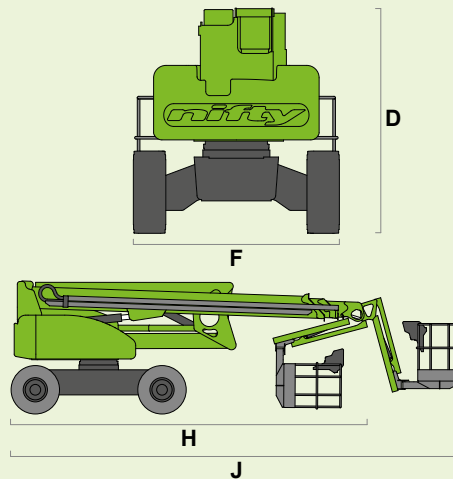

SiOPS® Gen² Hybrid
Niftylink®

niftylift

Chalkdell Drive, Shenley Wood,
Milton Keynes, MK5 6GF
England, United Kingdom
+44 1908 223456
sales@niftylift.com
www.niftylift.com

ISO 9001	ISO 14001	ISO 45001
QUALITY MANAGEMENT	ENVIRONMENTAL MANAGEMENT	HEALTH & SAFETY MANAGEMENT

IS-109