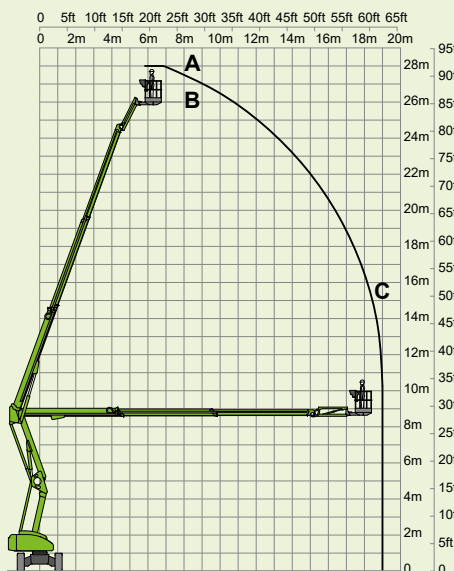

SiOPS® Gen² Hybrid
Niftylink®

niftylift

Chalkdell Drive, Shenley Wood,
Milton Keynes, MK5 6GF
England, United Kingdom
+44 1908 223456
sales@niftylift.com
www.niftylift.com

ISO 9001	ISO 14001	ISO 45001
QUALITY MANAGEMENT	ENVIRONMENTAL MANAGEMENT	HEALTH & SAFETY MANAGEMENT

IS-109